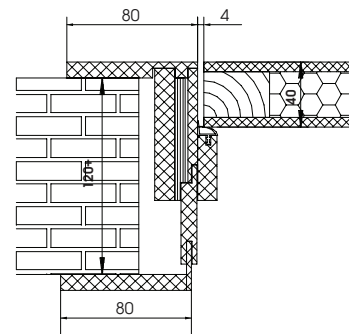

Frame Inside 2.1

Frame Mono 2.1

For the opening 120+ mm