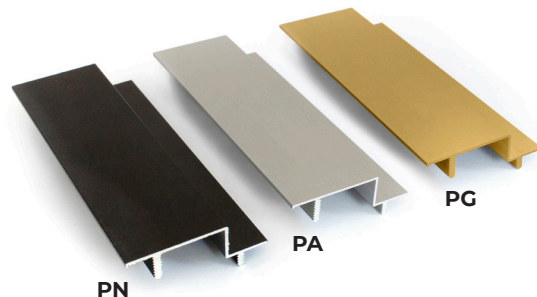

Trim for door leaf thickness 44 mm