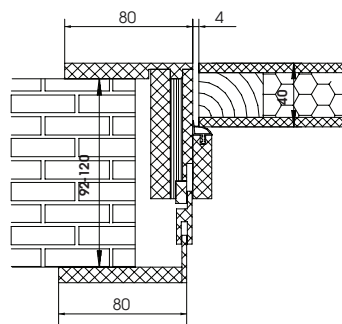

# COMPONENTS OF THE SECRET LIGHT DOOR UNIT

**Frame Mono 2.1**

For the opening 75-80 mm

**Frame Mono 2.1**

For the opening 81-91 mm

**Frame Mono 2.1**

For the opening 92-120 mm

**Frame Mono 2.1**