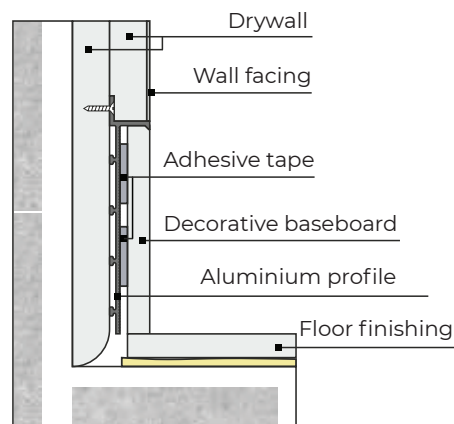

FLUSH-MOUNTED BASEBOARD

The flush-mounted baseboard *Comeo Porte* is made of anodised aluminium and is mounted flush with the wall, making it the perfect design solution. The flush-mounted baseboard is a perfect match for flush-mounted doors or ordinary doors with mouldings. This baseboard allows you to achieve the perfect angle between the wall and the floor finish.

The decorative part of the baseboard can be made in a variety of colours, for example, to match the door veneer. Such a baseboard does not collect dust and simplifies the arrangement of furniture. The height of the skirting board can be varied by lifting the profile up from the floor.

WITH SELF-LEVELING FLOOR