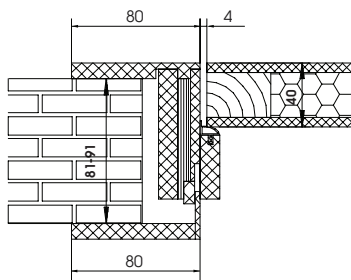

# COMPONENTS OF THE SECRET LIGHT DOOR UNIT

**Frame Mono 2.1**

For the opening 75-80 mm

**Frame Mono 2.1**

For the opening 81-91 mm

**Frame Mono 2.1**

For the opening 92-120 mm

**Frame Mono 2.1**