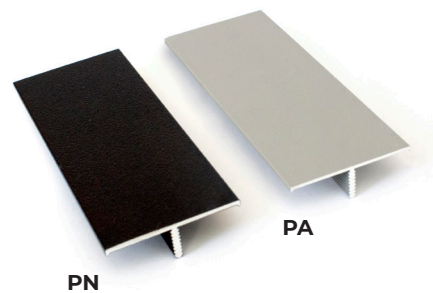

Trim for door leaf thickness 40 mm