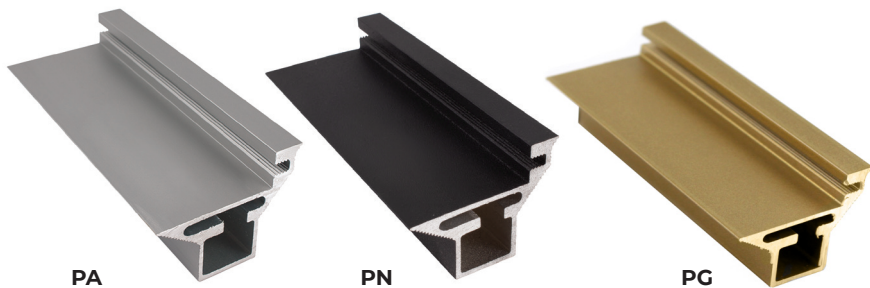

Frame SLIM TS