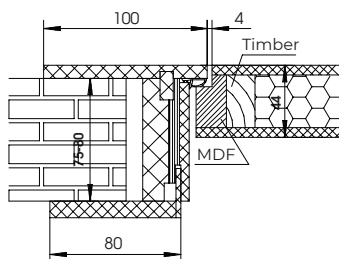

Frame Inside 2.1

For the opening 75-80 mm