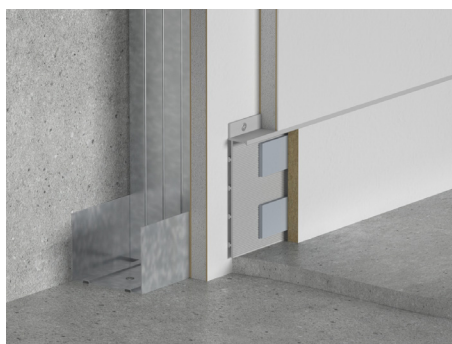

FLUSH-MOUNTED BASEBOARD

The flush-mounted baseboard *Comeo Porte* is made of anodised aluminium and is mounted flush with the wall, making it the perfect design solution. The flush-mounted baseboard is a perfect match for flush-mounted doors or ordinary doors with mouldings. This baseboard allows you to achieve the perfect angle between the wall and the floor finish.

The decorative part of the baseboard can be made in a variety of colours, for example, to match the door veneer. Such a baseboard does not collect dust and simplifies the arrangement of furniture. The height of the skirting board can be varied by lifting the profile up from the floor.

WITH SELF-LEVELING FLOOR