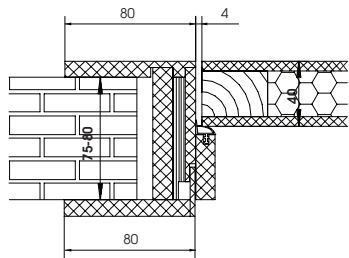

# COMPONENTS OF THE SECRET LIGHT DOOR UNIT

**Frame Mono 2.1**

For the opening 75-80 mm

**Frame Mono 2.1**

For the opening 81-91 mm

**Frame Mono 2.1**

For the opening 92-120 mm

**Frame Mono 2.1**